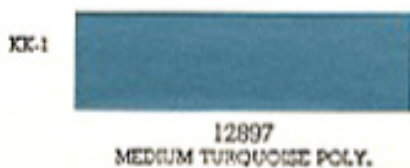

## 1965 Plymouth Colors

Barracuda • Belvedere  
Fury • Valiant

STONE SHIELD—ARGENT SILVER DX-6555

ZZ-1

SINGLE TONE  
AA-1, SS-1, ETC.

BLACK 9300, 9000

TWO-TONES  
AW-2  
FIRST LETTER—ACCENT OR ROOF COLOR  
SECOND LETTER—BASIC BODY COLOR