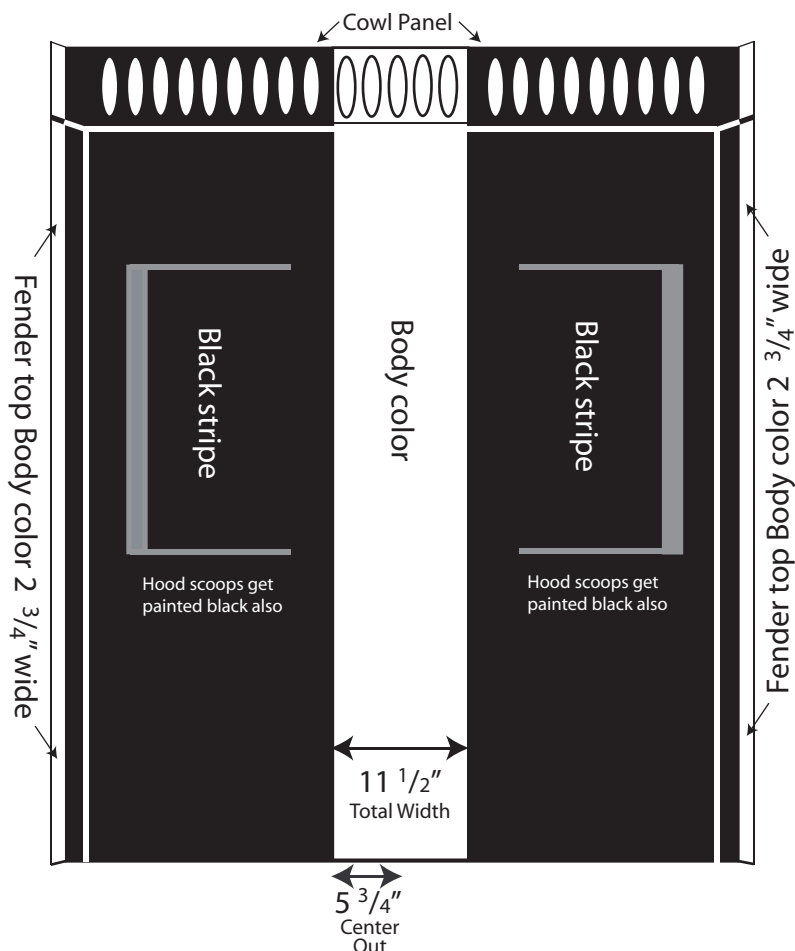

1970 Plymouth Road Runner Hood Stripe Locations

Hood Stripe Specifications

Thin Stripes are:

1 9/16 inches wide

11 7/8 inches from sides of hood

There is a 1 1/8 inch wide gap to center stripe

1969 Plymouth Road Runner Hood Stripe Location

Hood Stripe Specifications

Stripe is:

11 1/2 inches wide

5 3/4 inches from center line of hood to each side

This paint option is not available as a kit. It was painted by the factory.
Use Organasol black paint, part number QP9355.

The hood images here are not to scale and for informational purposes only.
The information provided was collected from Year One and brought to you as a service of the **RoadRunnerSite.com**.