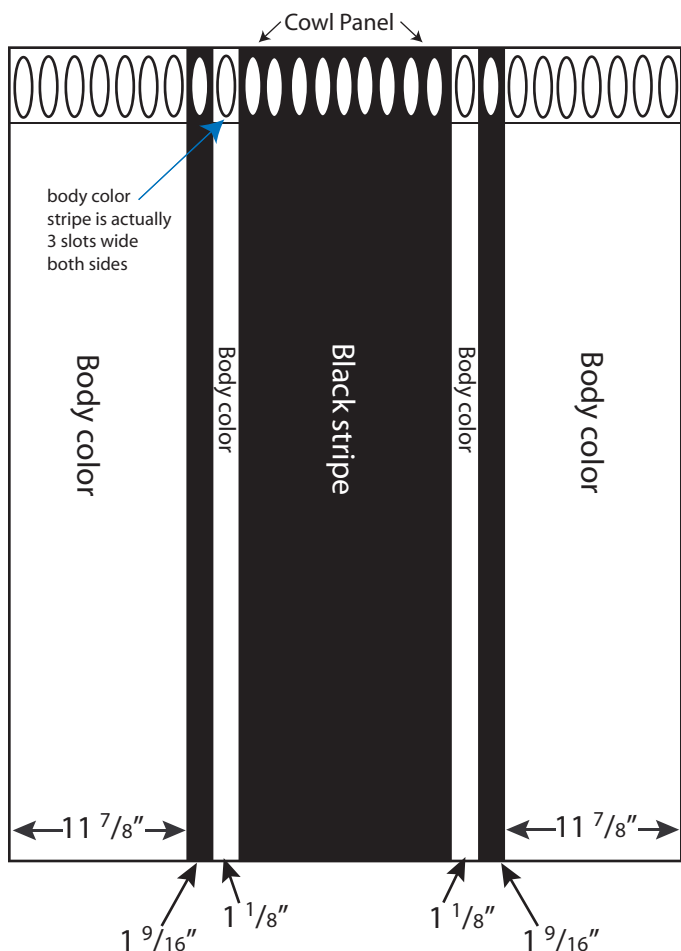

1970 Plymouth Road Runner Hood Stripe Locations

Hood Stripe Specifications

Thin Stripes are:

1 9/16 inches wide

11 7/8 inches from sides of hood

There is a 1 1/8 inch wide gap to center stripe

1969 Plymouth Road Runner Hood Stripe Location

Hood Stripe Specifications

Stripe is:

11 1/2 inches wide

5 3/4 inches from center line of hood to each side

This paint option is not available as a kit. It was painted by the factory.
Use Organasol black paint, part number QP9355.

The hood images here are not to scale and for informational purposes only.
The information provided was collected from Year One and brought to you as a service of the **RoadRunnerSite.com**.